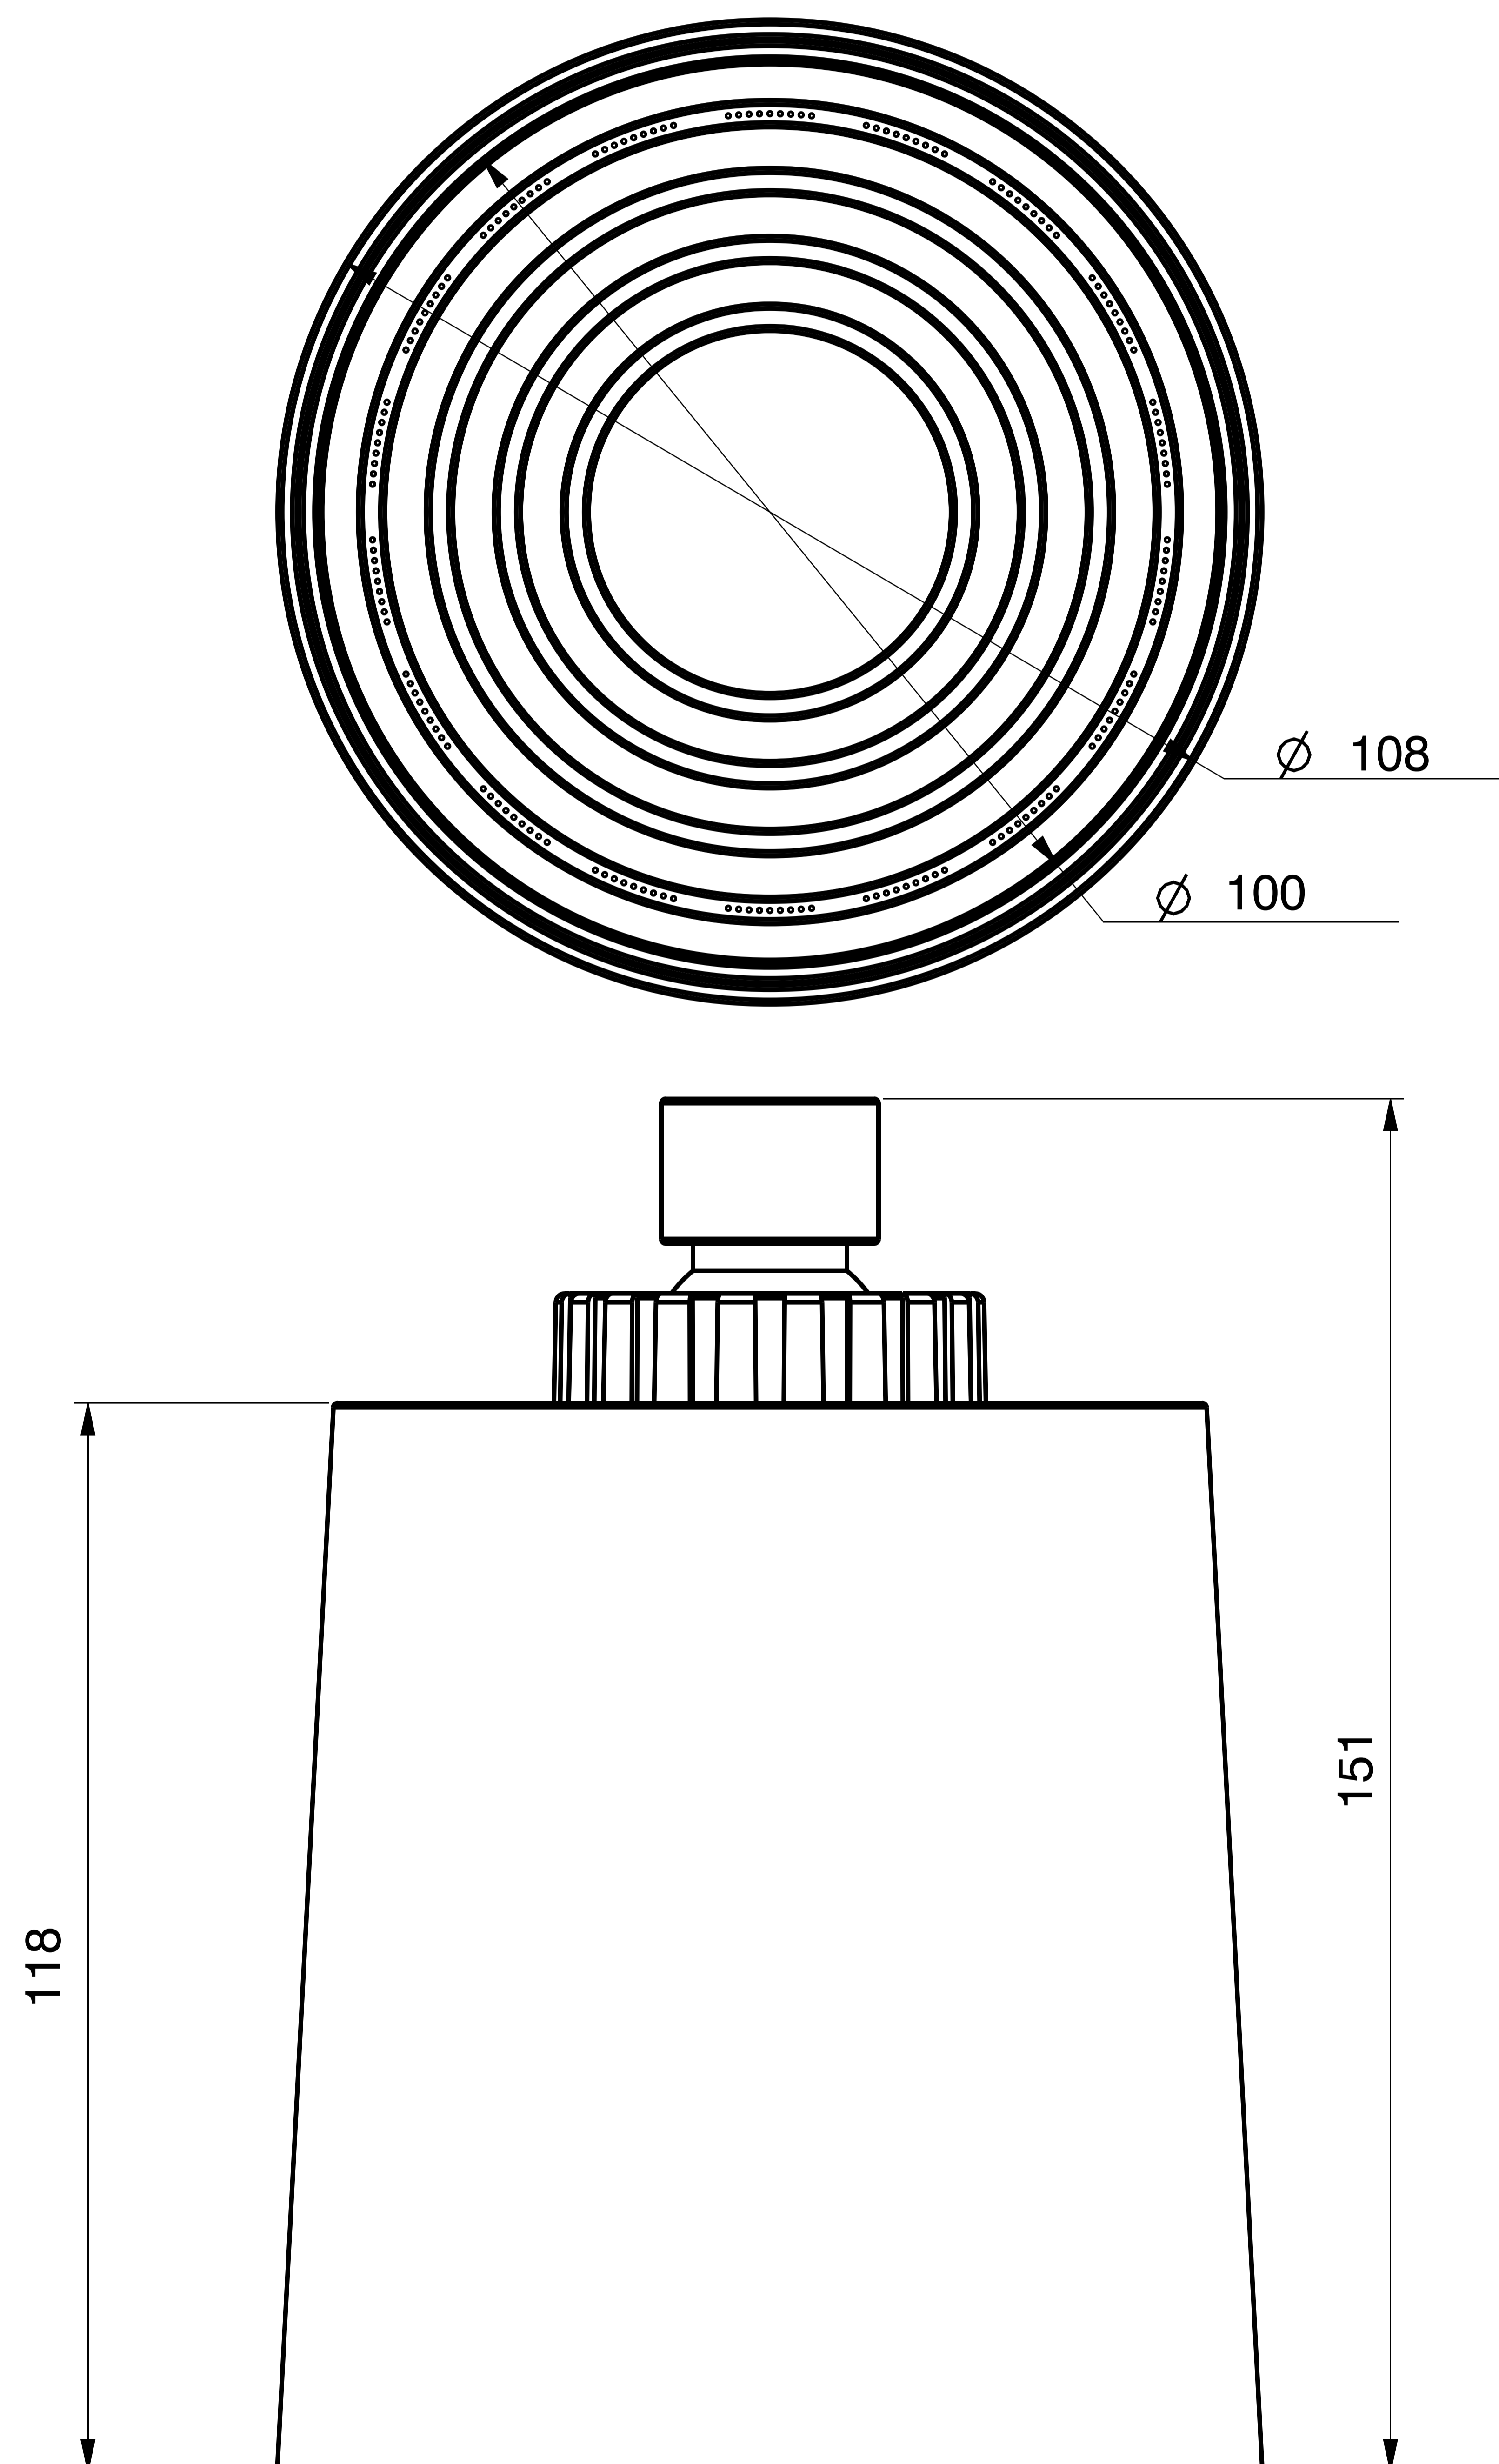

ABS Head Shower

Product Code : **28196**

Technical Drawing

All dimension are in **mm**